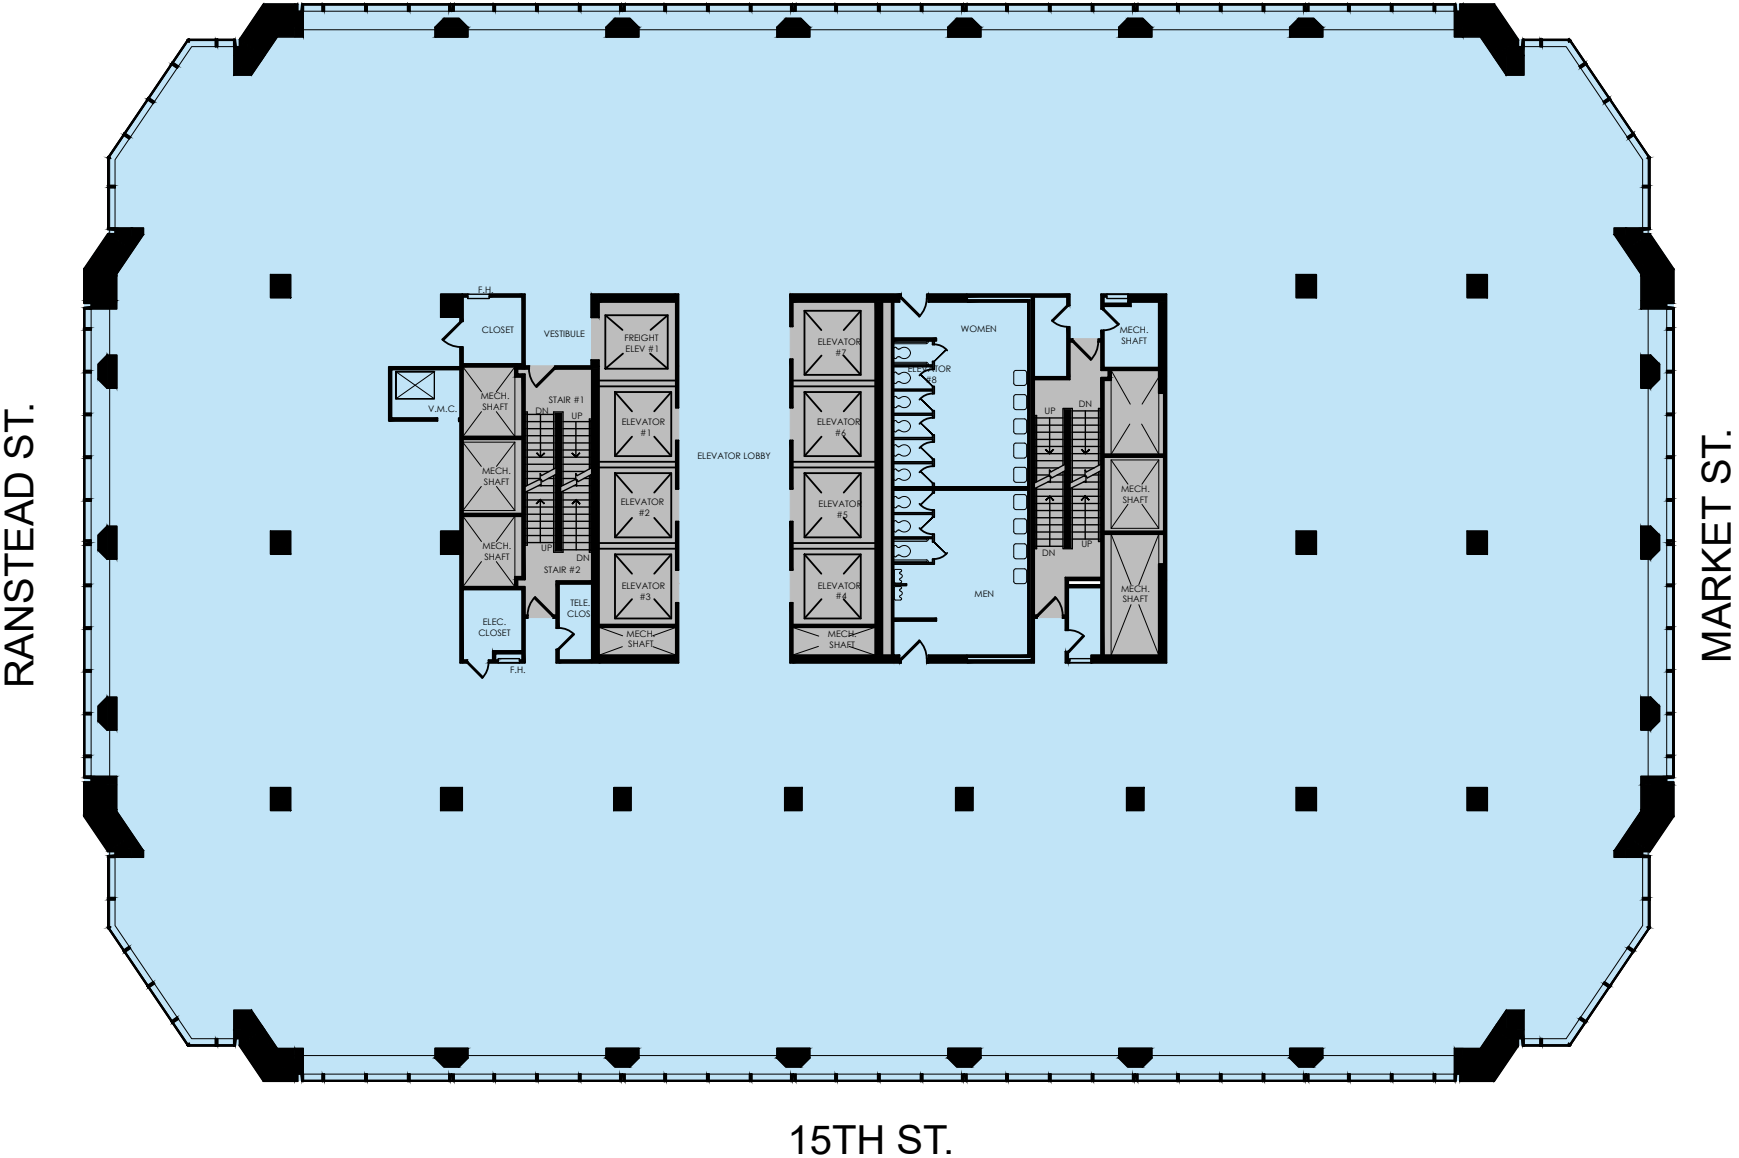

1500 MARKET STREET
PHILADELPHIA, PA

EAST TOWER | TWENTY- NINTH FLOOR | 2900

RSF: 23,453

NICK GERSBACH | 215-561-5945 | nick.gersbach@cbre.com
CHRIS DYER | 215-561-5946 | christian.dyer@cbre.com