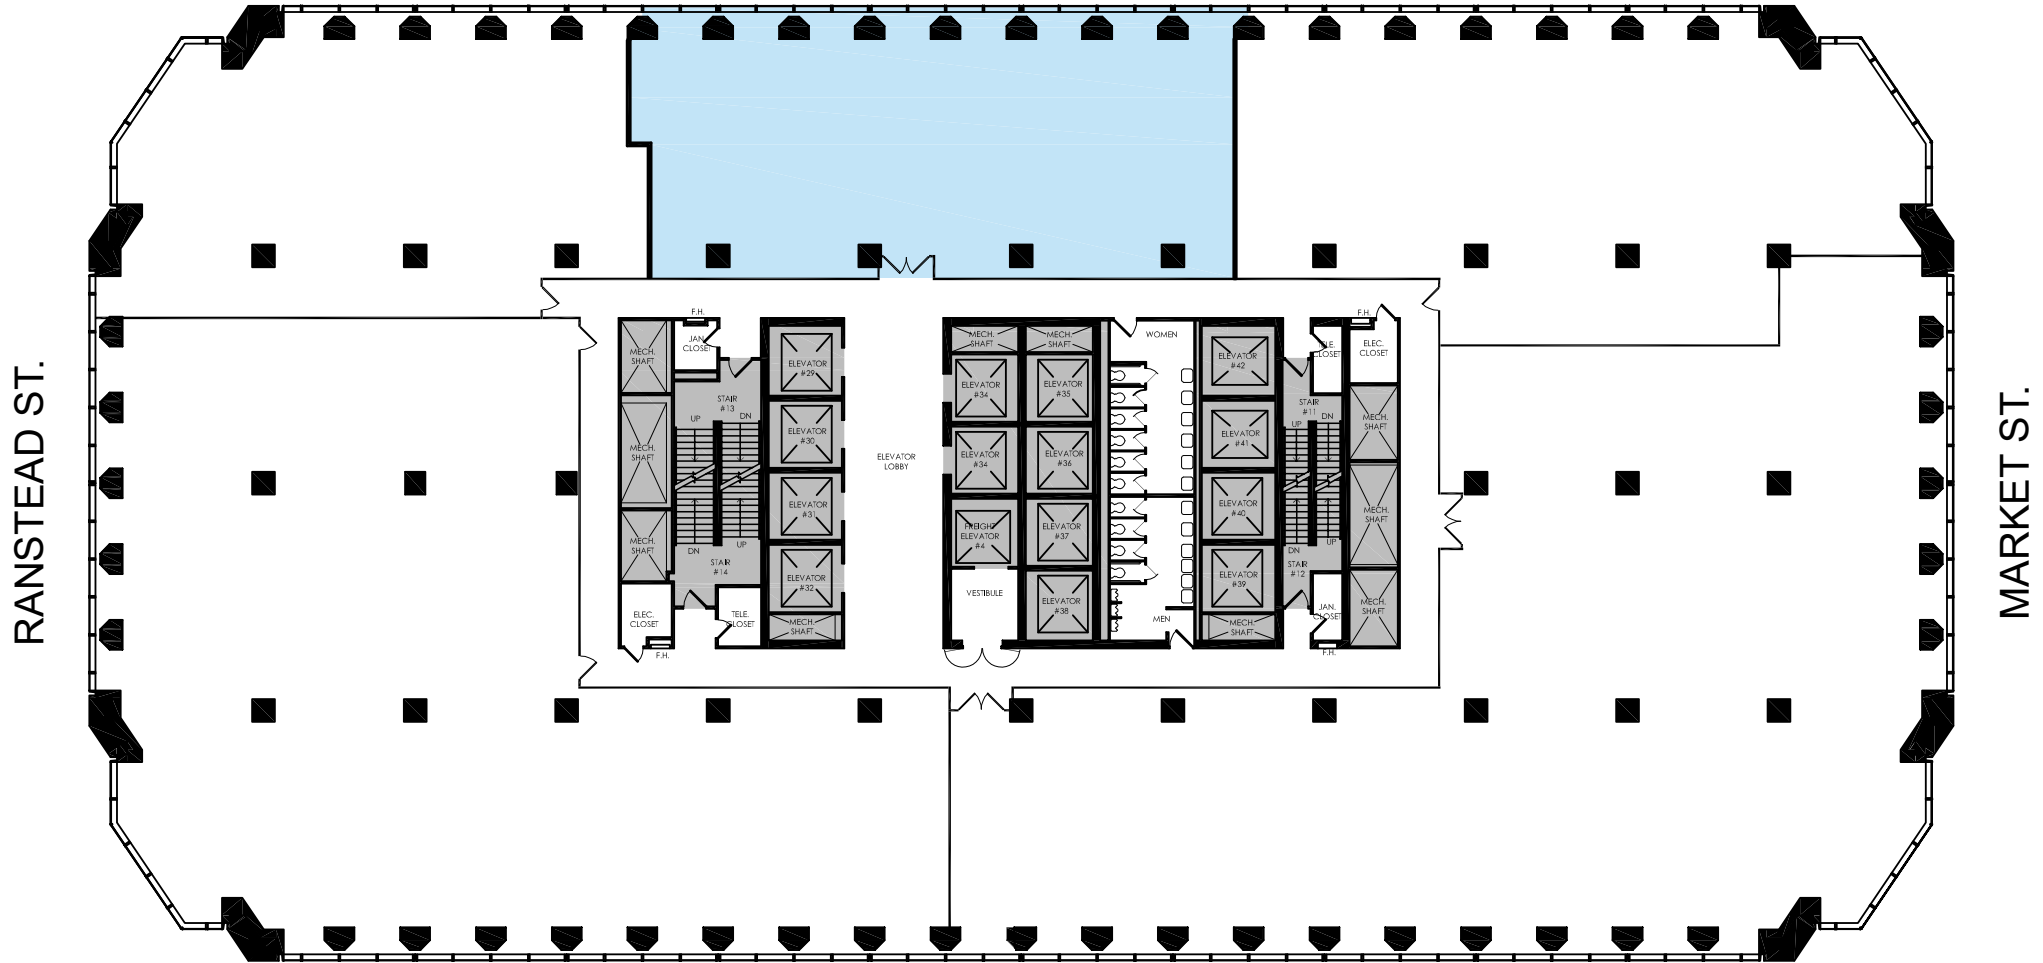

# NIGHTINGALE

1500 MARKET STREET  
PHILADELPHIA, PA

WEST TOWER | TWENTY- SEVENTH FLOOR | 2745

RSF: 3,427

16TH ST.

**NEWMARK**

CRAIG SCHEUERLE | 215-805-8561 | [craig.scheuerle@nrmk.com](mailto:craig.scheuerle@nrmk.com)  
JACK SOLOFF JR. | 215-246-2764 | [jack.Soloff@nrmk.com](mailto:jack.Soloff@nrmk.com)