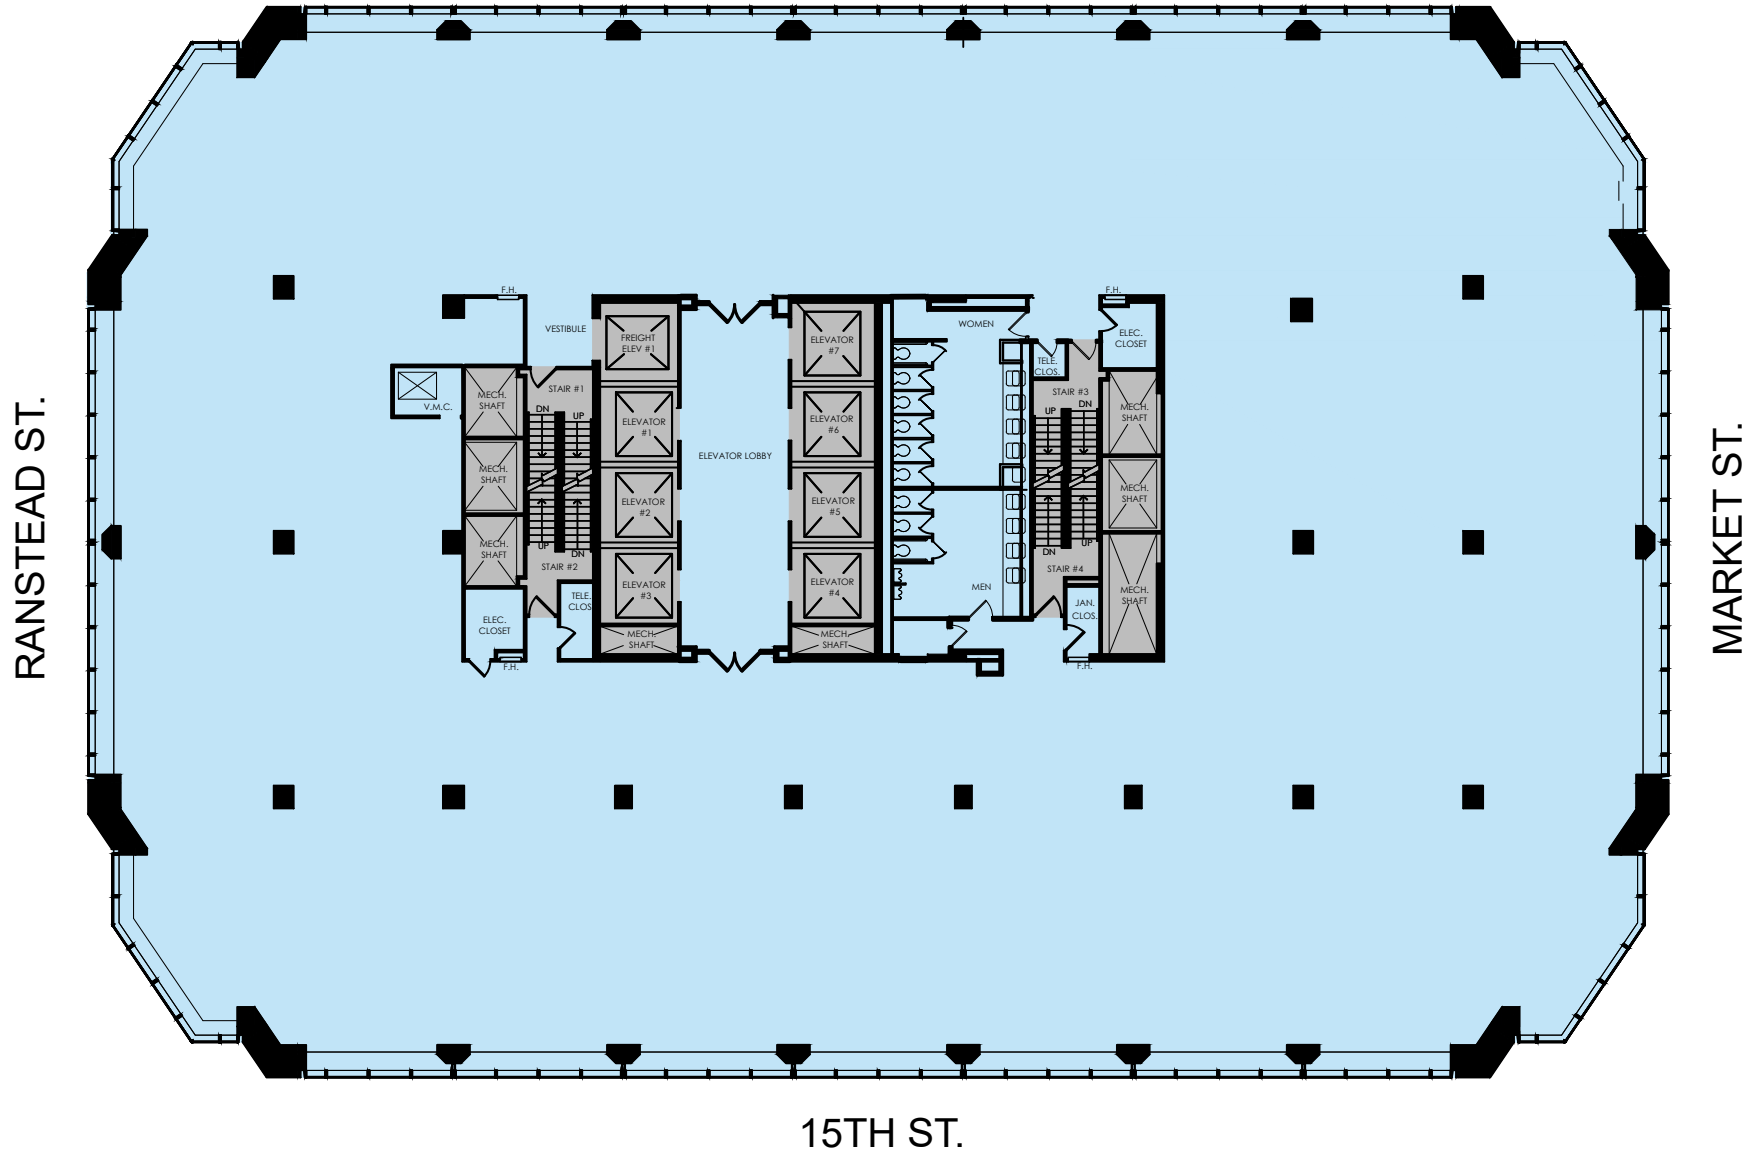

# NIGHTINGALE

1500 MARKET STREET  
PHILADELPHIA, PA

EAST TOWER | THIRTY - FIRST FLOOR | 3100

RSF: 23,453

**NEWMARK**

CRAIG SCHEUERLE | 215-805-8561 | [craig.scheuerle@nrmk.com](mailto:craig.scheuerle@nrmk.com)  
JACK SOLOFF JR. | 215-246-2764 | [jack.soloff@nrmk.com](mailto:jack.soloff@nrmk.com)