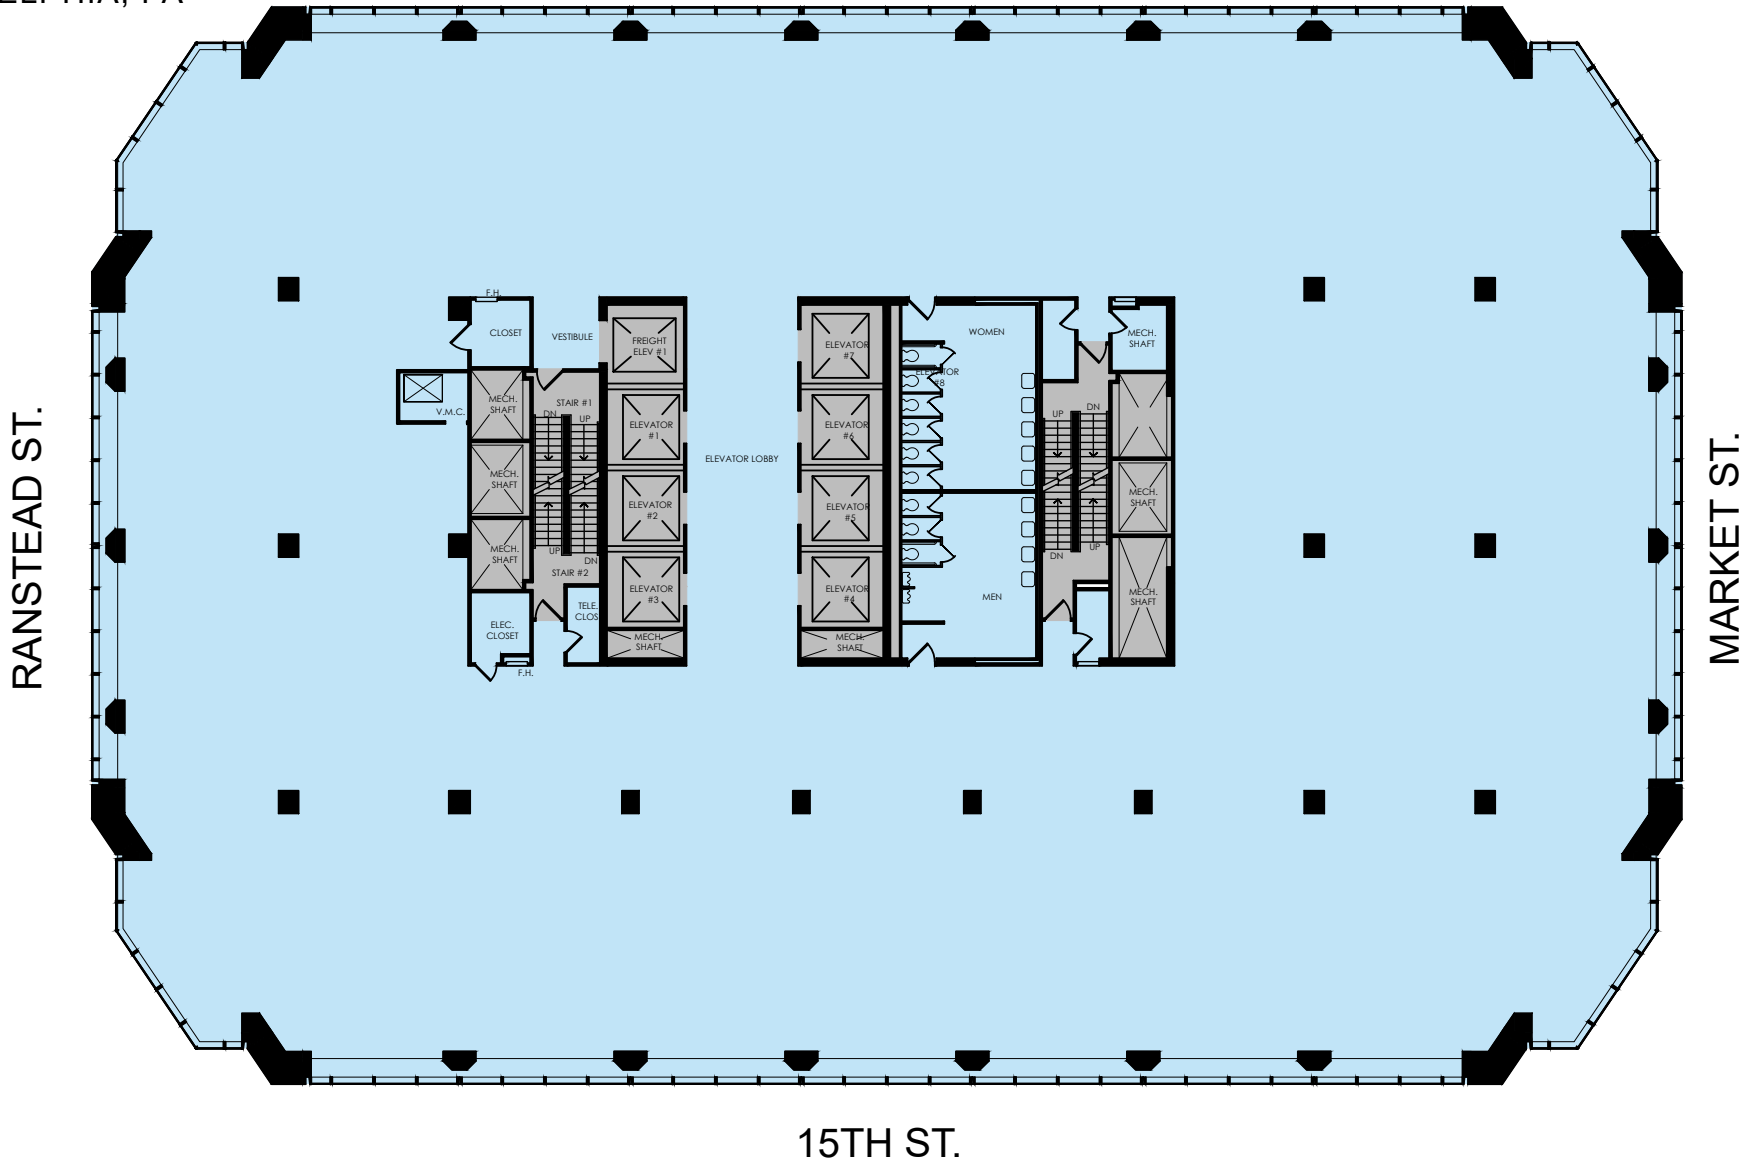

NIGHTINGALE

1500 MARKET STREET
PHILADELPHIA, PA

EAST TOWER | TWENTY-NINTH FLOOR | 2900

RSF: 23,453

NEWMARK

CRAIG SCHEUERLE | 215-805-8561 | craig.scheuerle@nrmk.com
JACK SOLOFF JR. | 215-246-2764 | jack.soloff@nrmk.com