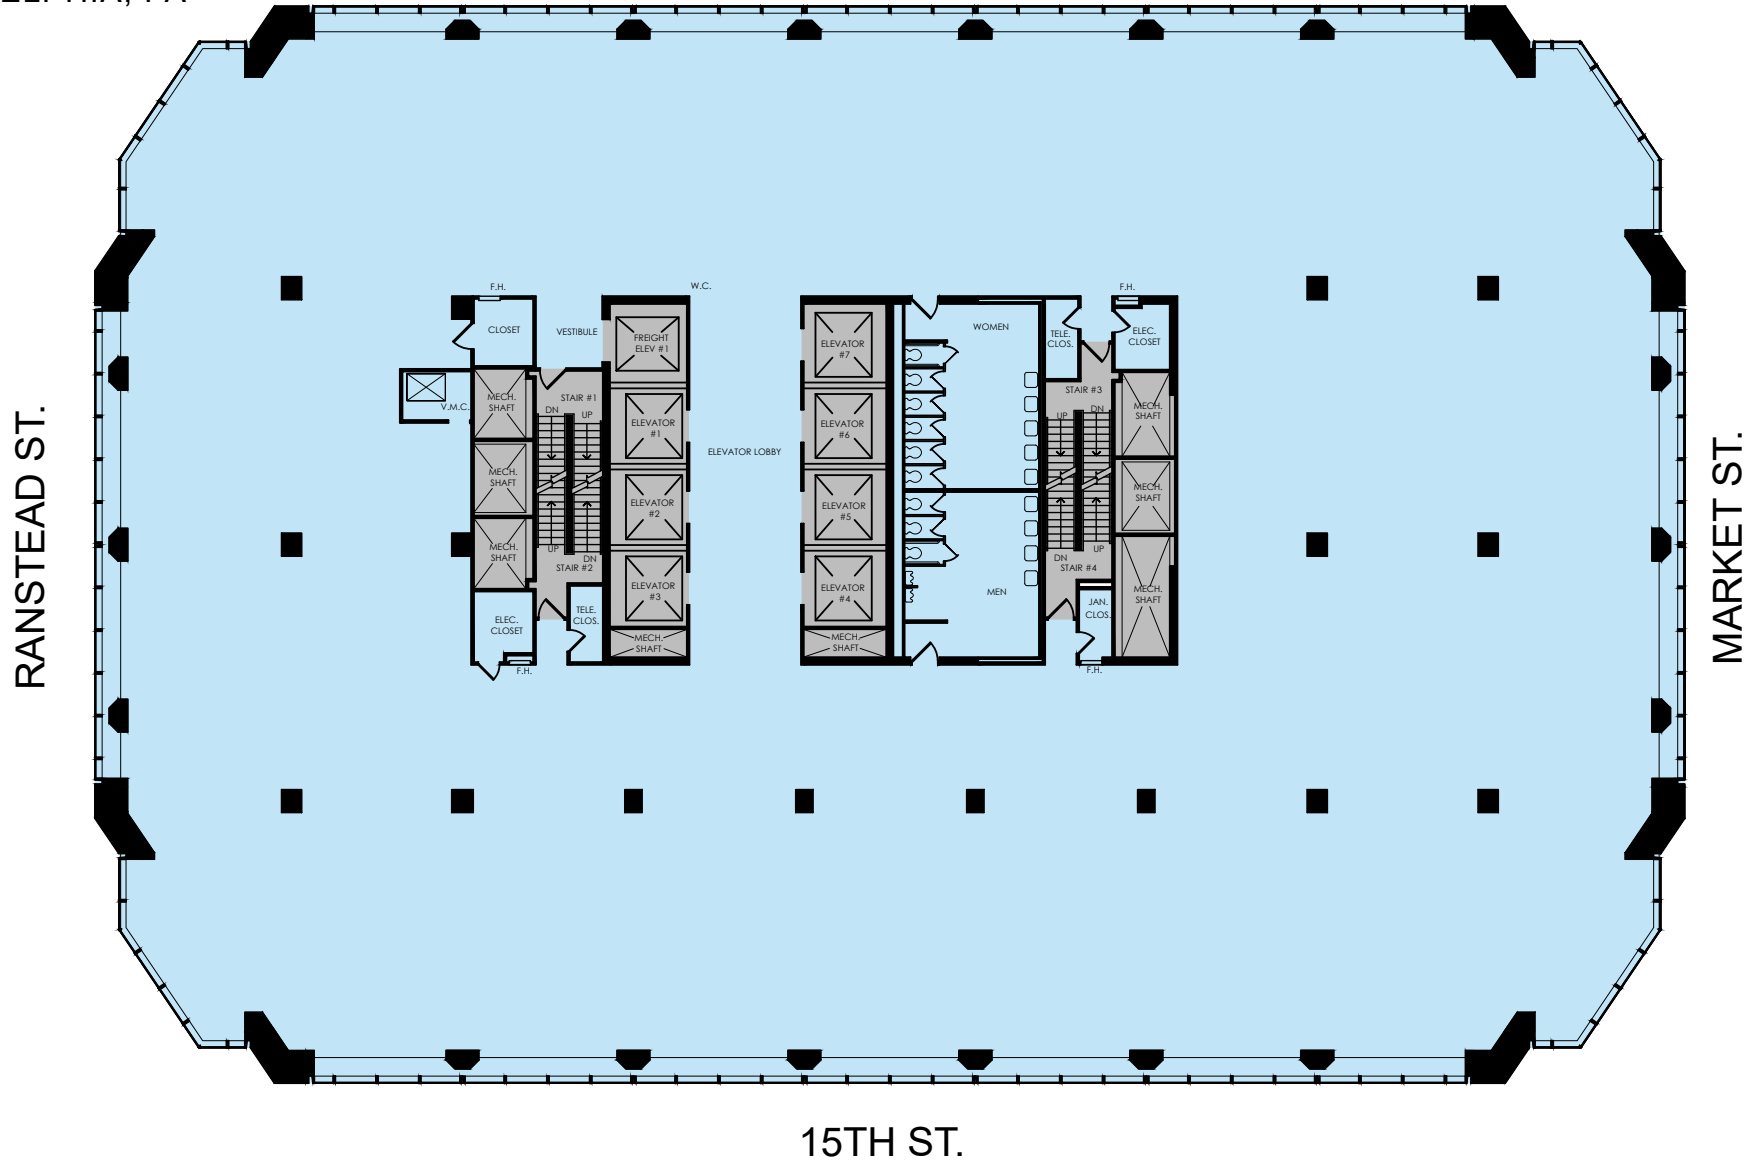

NIGHTINGALE

1500 MARKET STREET
PHILADELPHIA, PA

EAST TOWER | TWENTY- EIGHTH FLOOR | 2800

RSF: 23,453

NEWMARK

CRAIG SCHEUERLE | 215-805-8561 | craig.scheuerle@nrmk.com
JACK SOLOFF JR. | 215-246-2764 | jack.soloff@nrmk.com