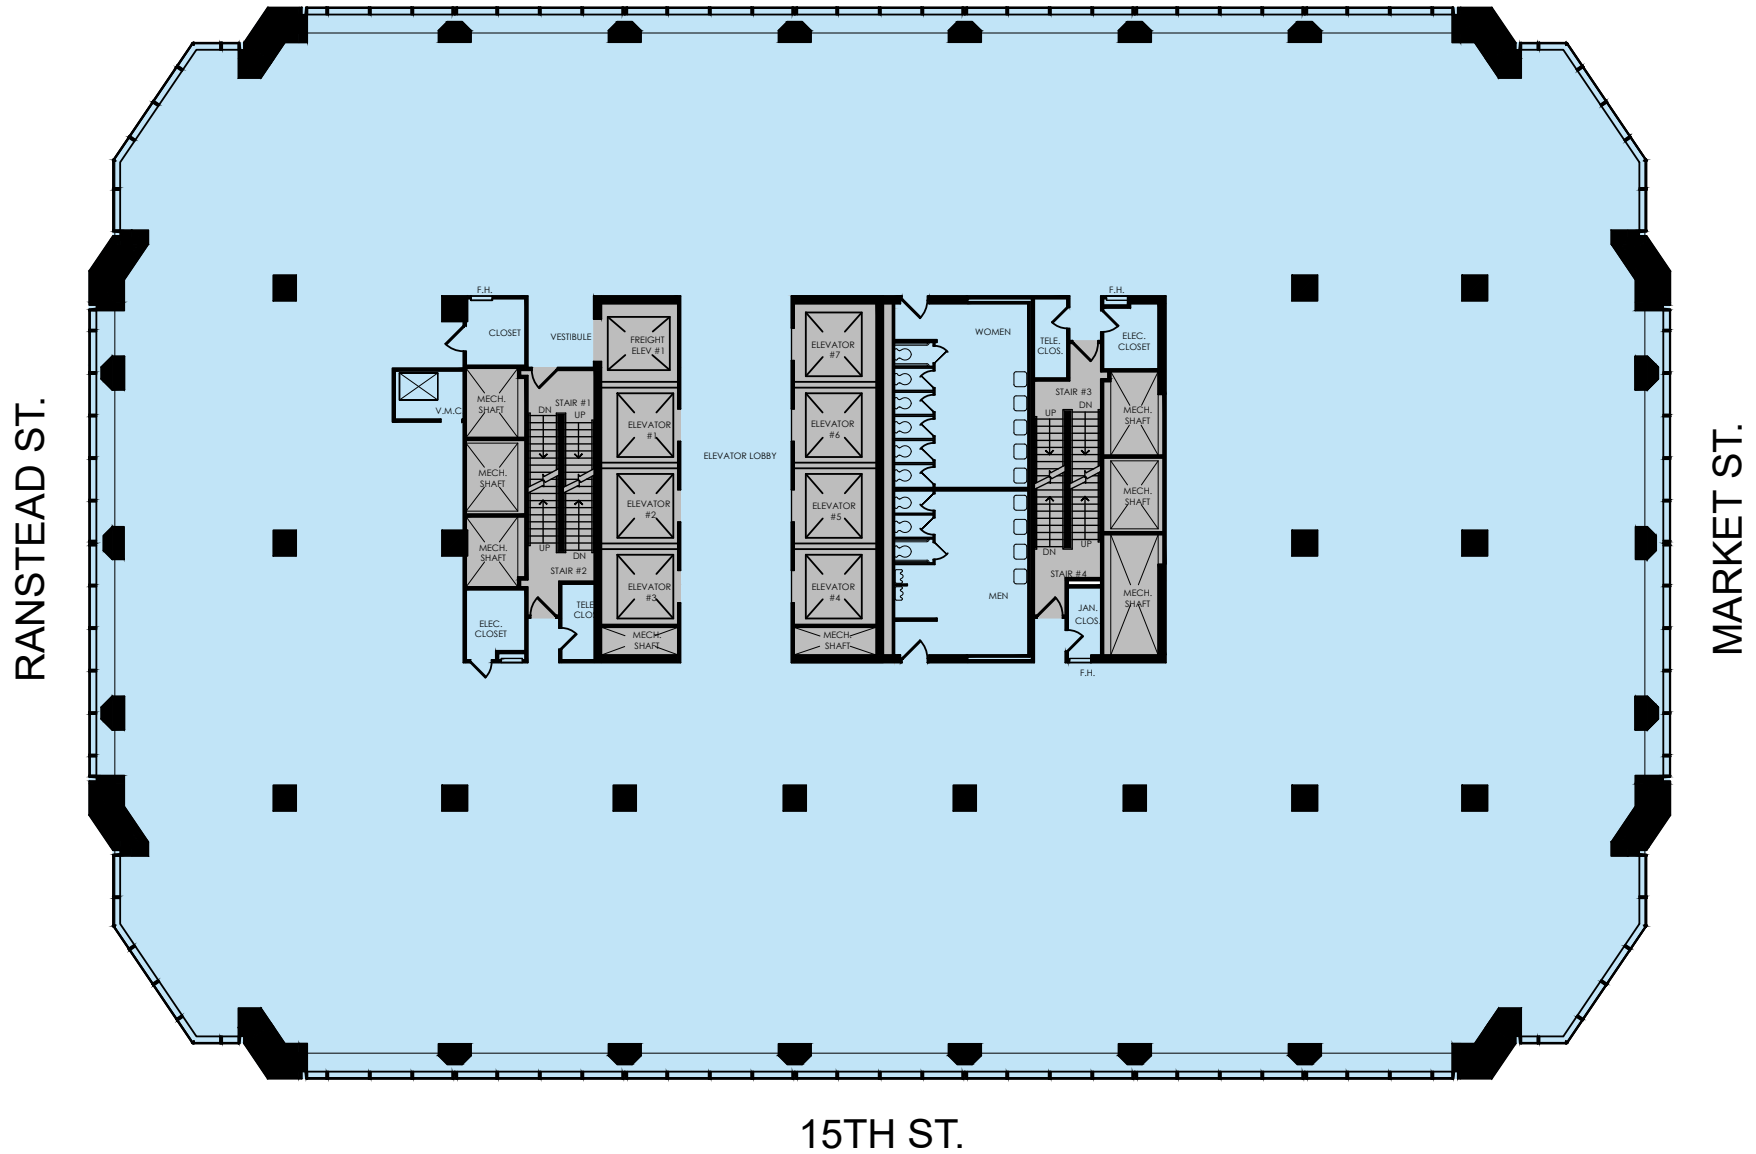

NIGHTINGALE

1500 MARKET STREET
PHILADELPHIA, PA

EAST TOWER | TWENTY-SIXTH FLOOR | 2600

RSF: 23,453

NEWMARK

CRAIG SCHEUERLE | 215-805-8561 | craig.scheuerle@nrmk.com
JACK SOLOFF JR. | 215-246-2764 | jack.soloff@nrmk.com