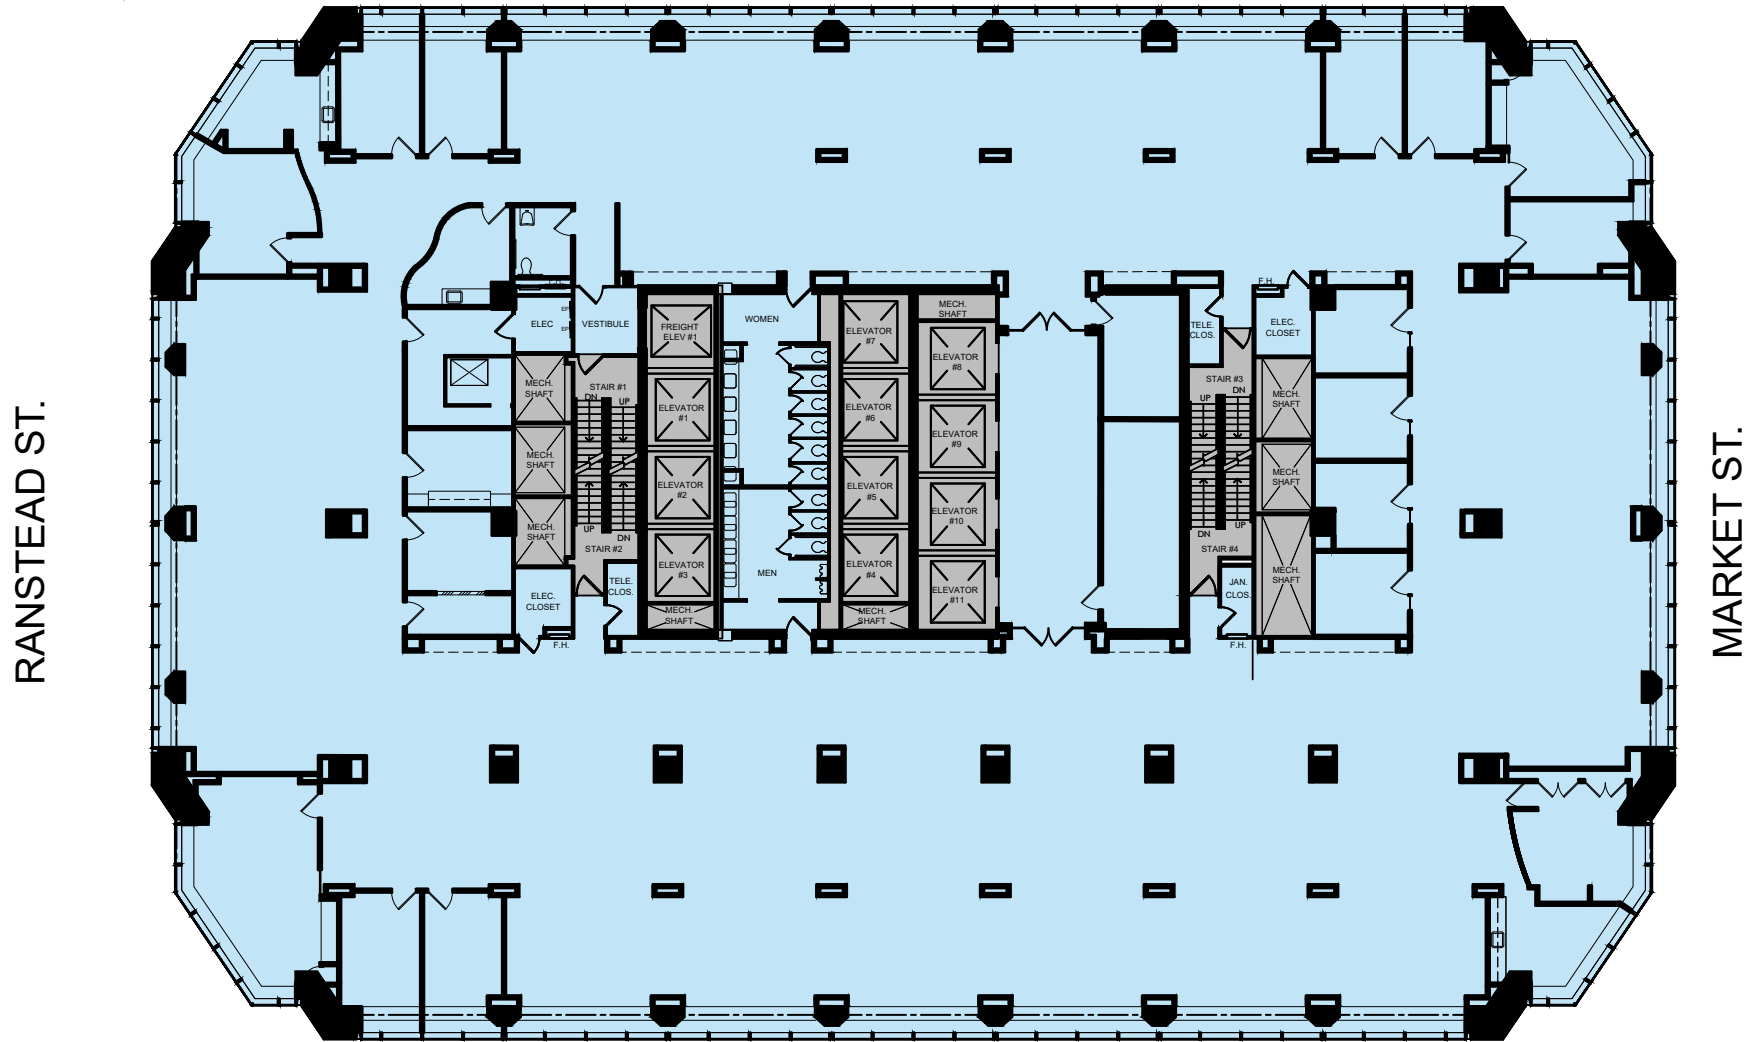

# NIGHTINGALE

1500 MARKET STREET  
PHILADELPHIA, PA

EAST TOWER | NINETEENTH FLOOR | 1900

RSF: 23,027

15TH ST.

**NEWMARK**

CRAIG SCHEUERLE | 215-805-8561 | [craig.scheuerle@nrmk.com](mailto:craig.scheuerle@nrmk.com)  
JACK SOLOFF JR. | 215-246-2764 | [jack.soloff@nrmk.com](mailto:jack.soloff@nrmk.com)