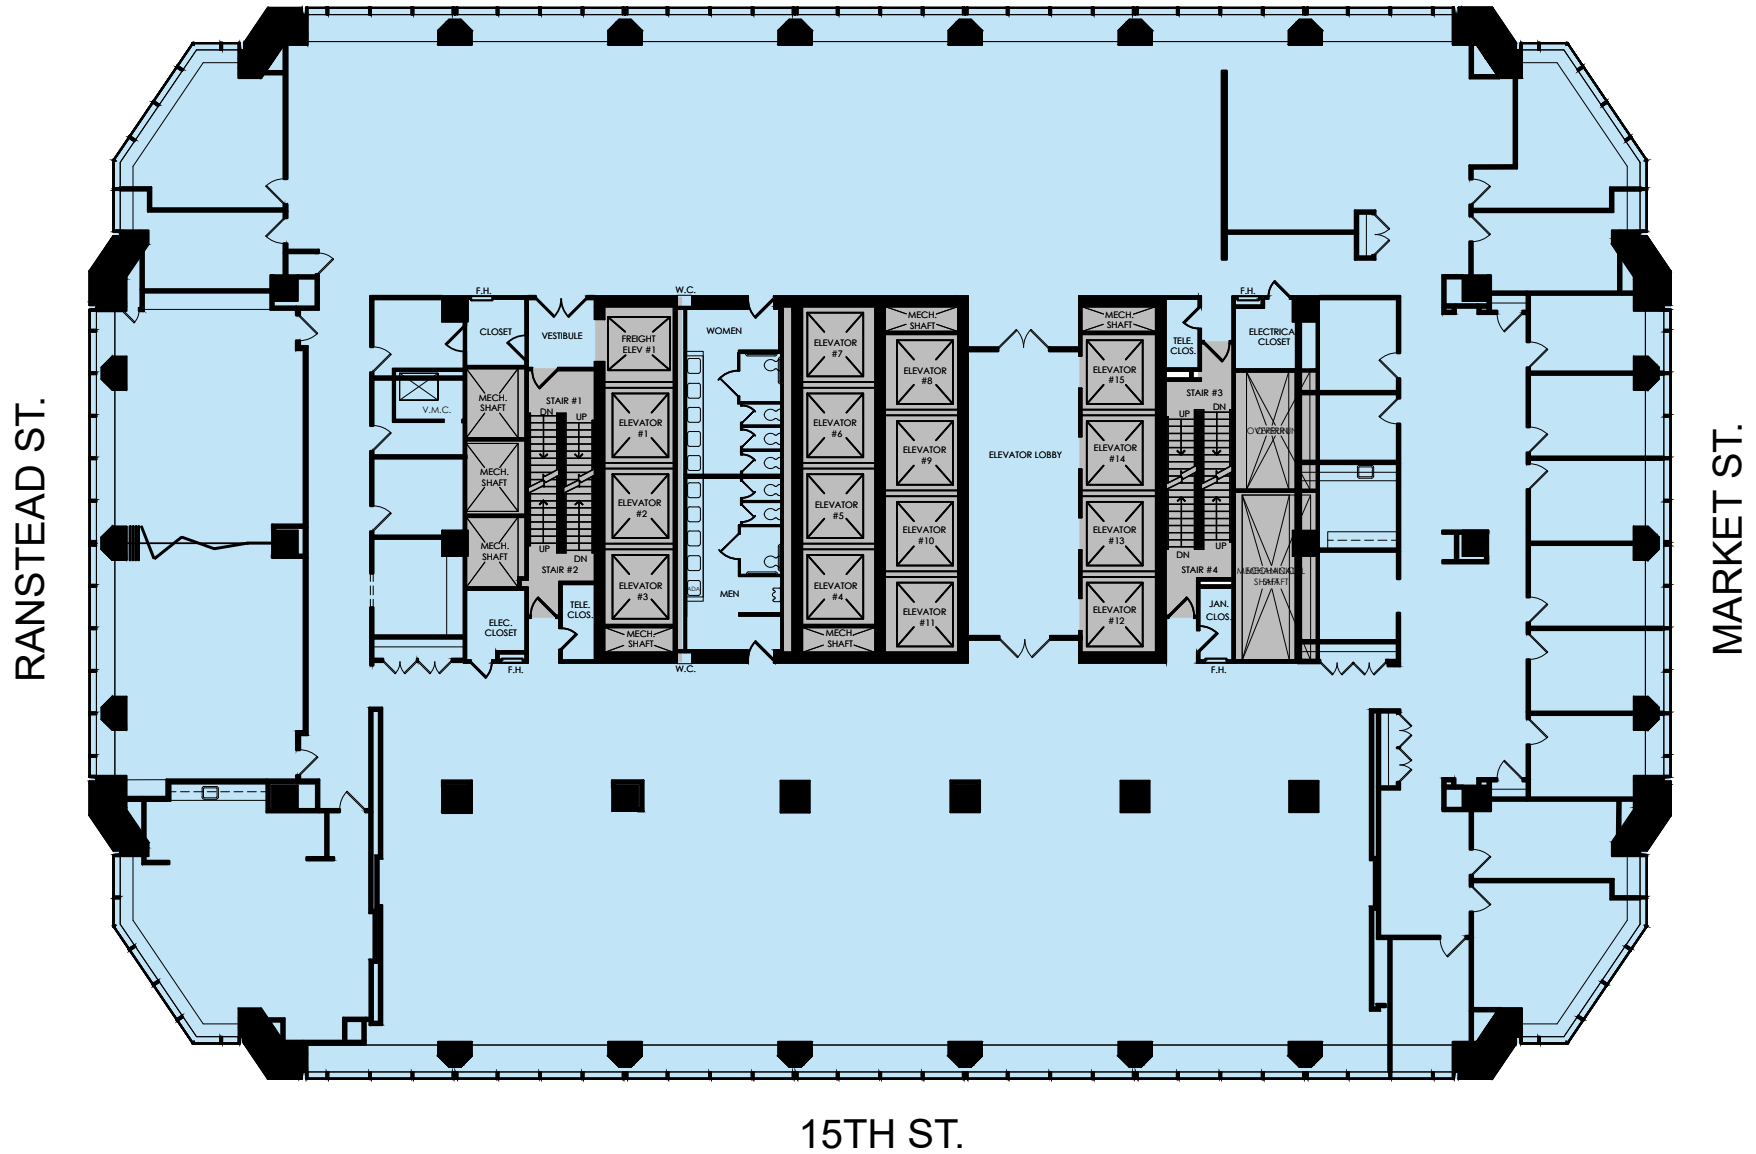

NIGHTINGALE

1500 MARKET STREET
PHILADELPHIA, PA

EAST TOWER | ELEVENTH FLOOR | 1100

RSF: 22,465

NEWMARK

CRAIG SCHEUERLE | 215-805-8561 | craig.scheuerle@nrmk.com
JACK SOLOFF JR. | 215-246-2764 | jack.soloff@nrmk.com