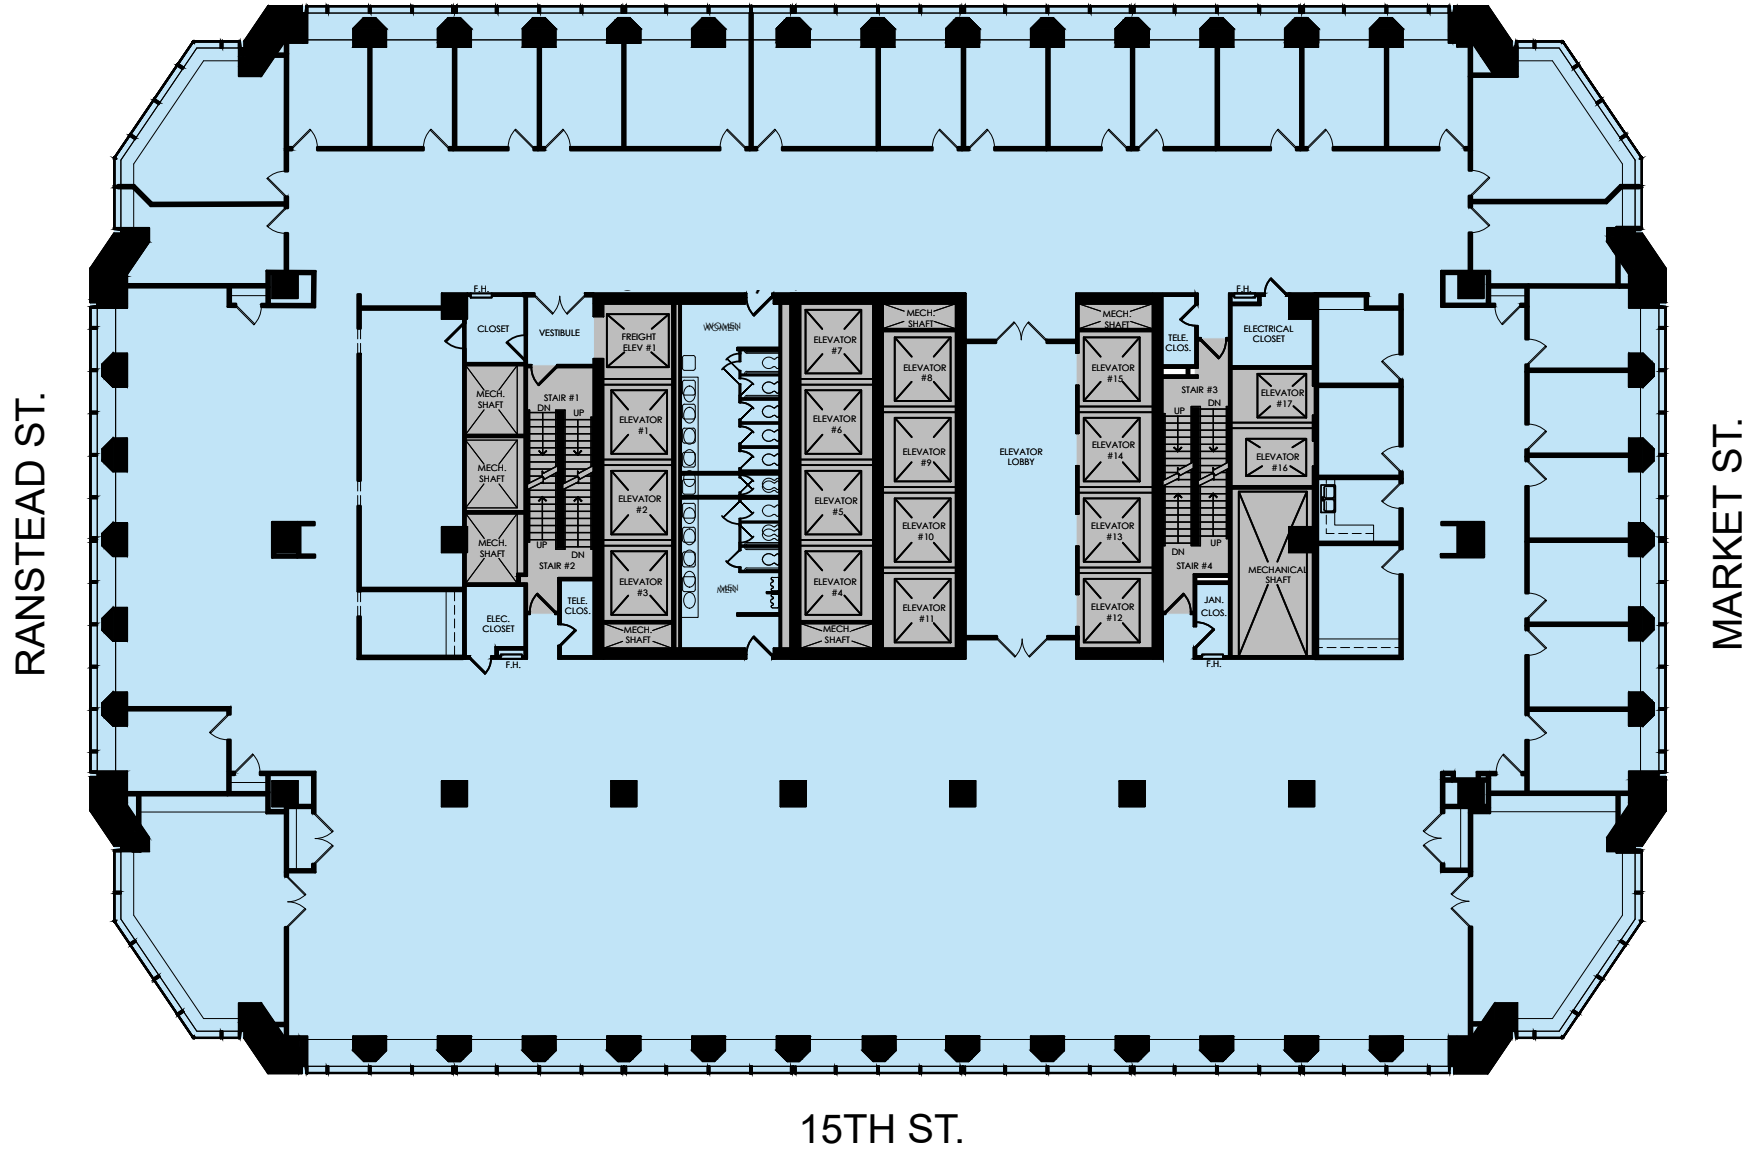

NIGHTINGALE

1500 MARKET STREET
PHILADELPHIA, PA

EAST TOWER | TENTH FLOOR | 1000

RSF: 22,494

NEWMARK

CRAIG SCHEUERLE | 215-805-8561 | craig.scheuerle@nrmk.com
JACK SOLOFF JR. | 215-246-2764 | jack.soloff@nrmk.com