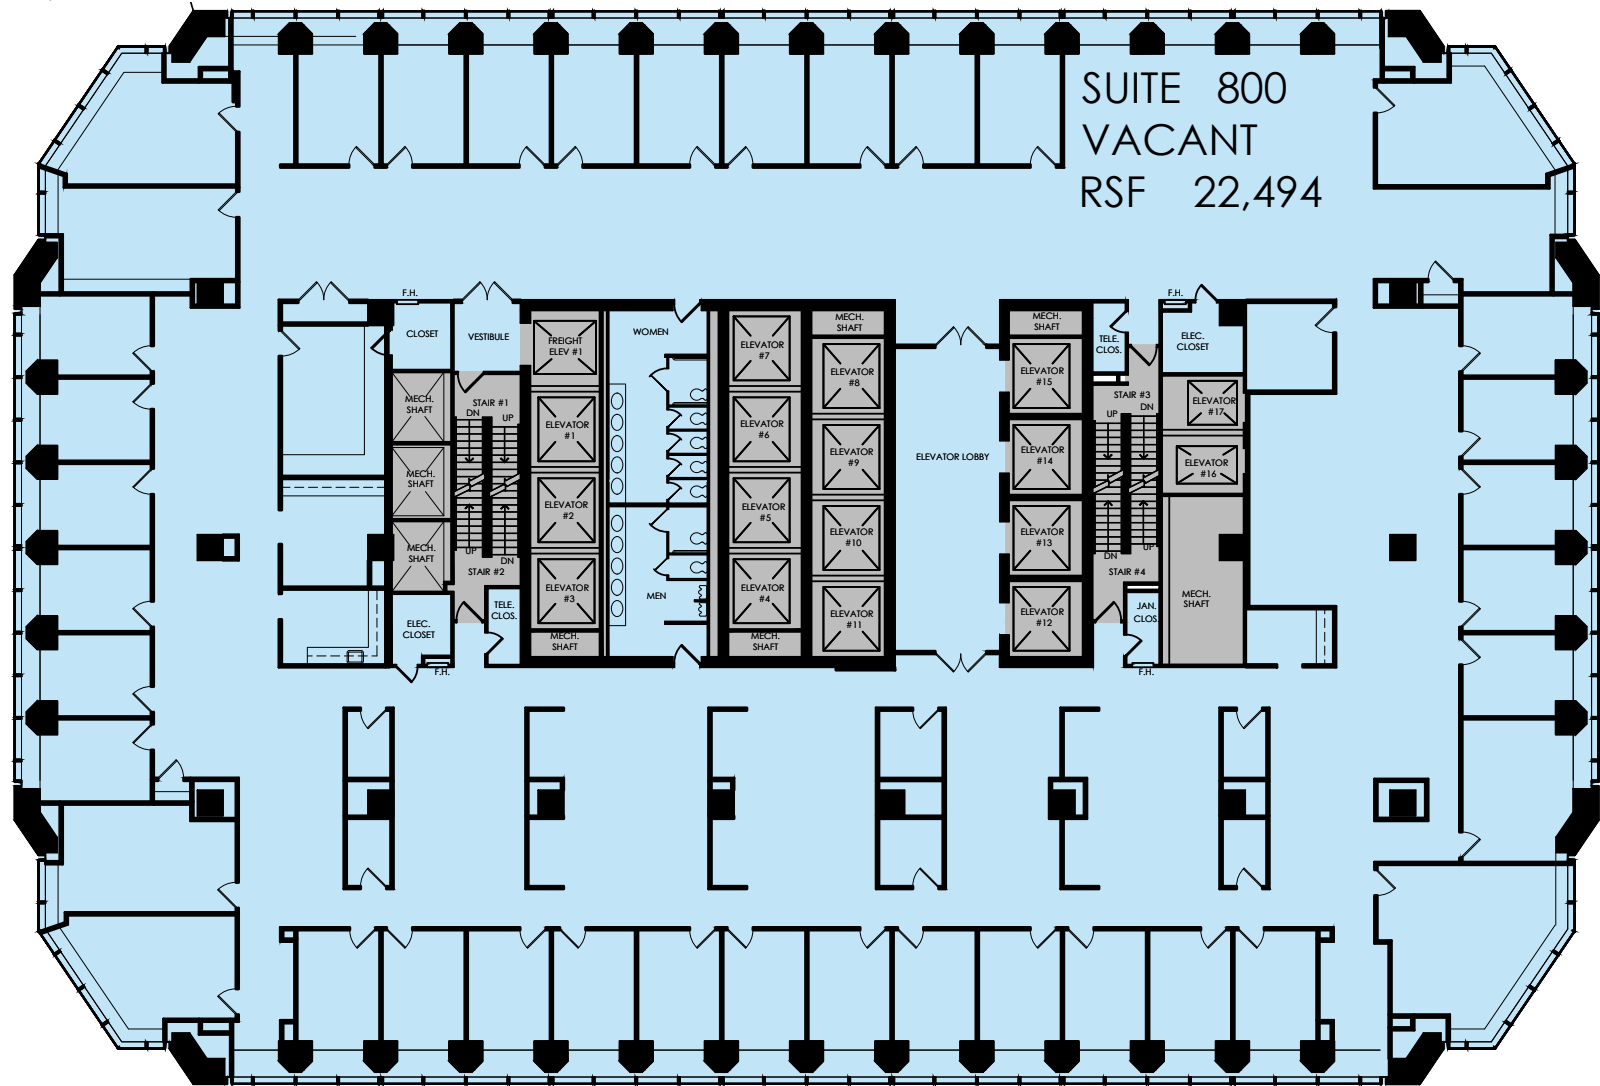

NIGHTINGALE

1500 MARKET STREET
PHILADELPHIA, PA

EAST TOWER | EIGHTH FLOOR | 800

SUITE 800
VACANT
RSF 22,494

RANSTEAD ST.

MARKET ST.

15TH ST.