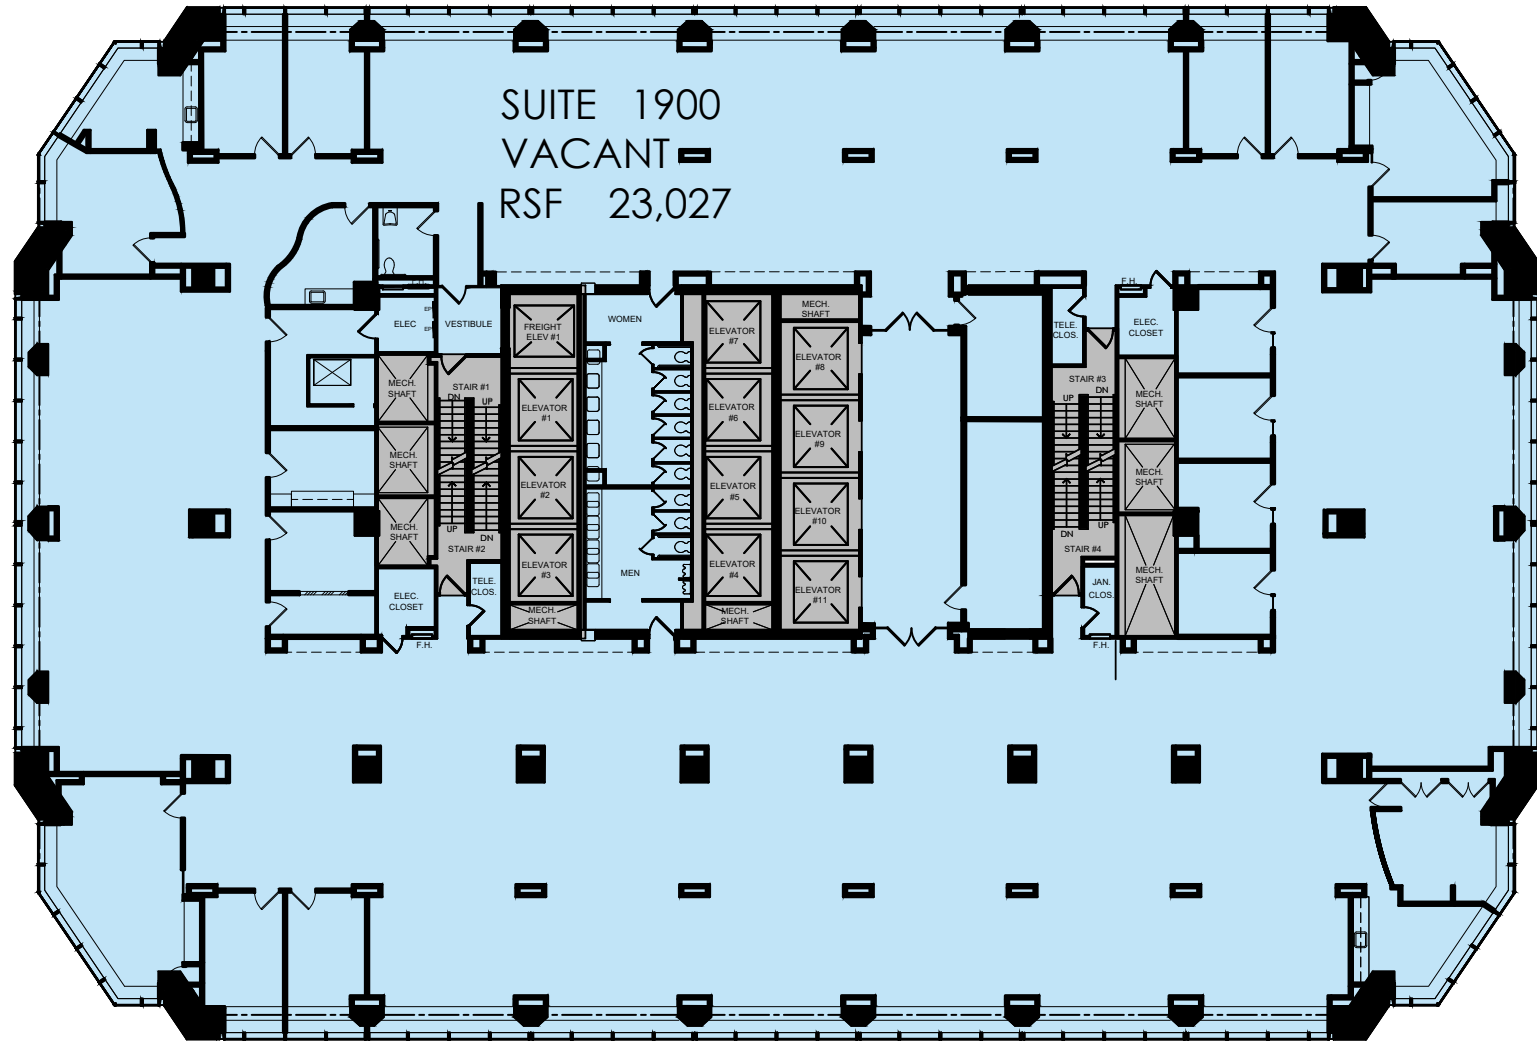

# NIGHTINGALE

1500 MARKET STREET  
PHILADELPHIA, PA

EAST TOWER | NINETEENTH FLOOR | 1900

RANSTEAD ST.

MARKET ST.

15TH ST.