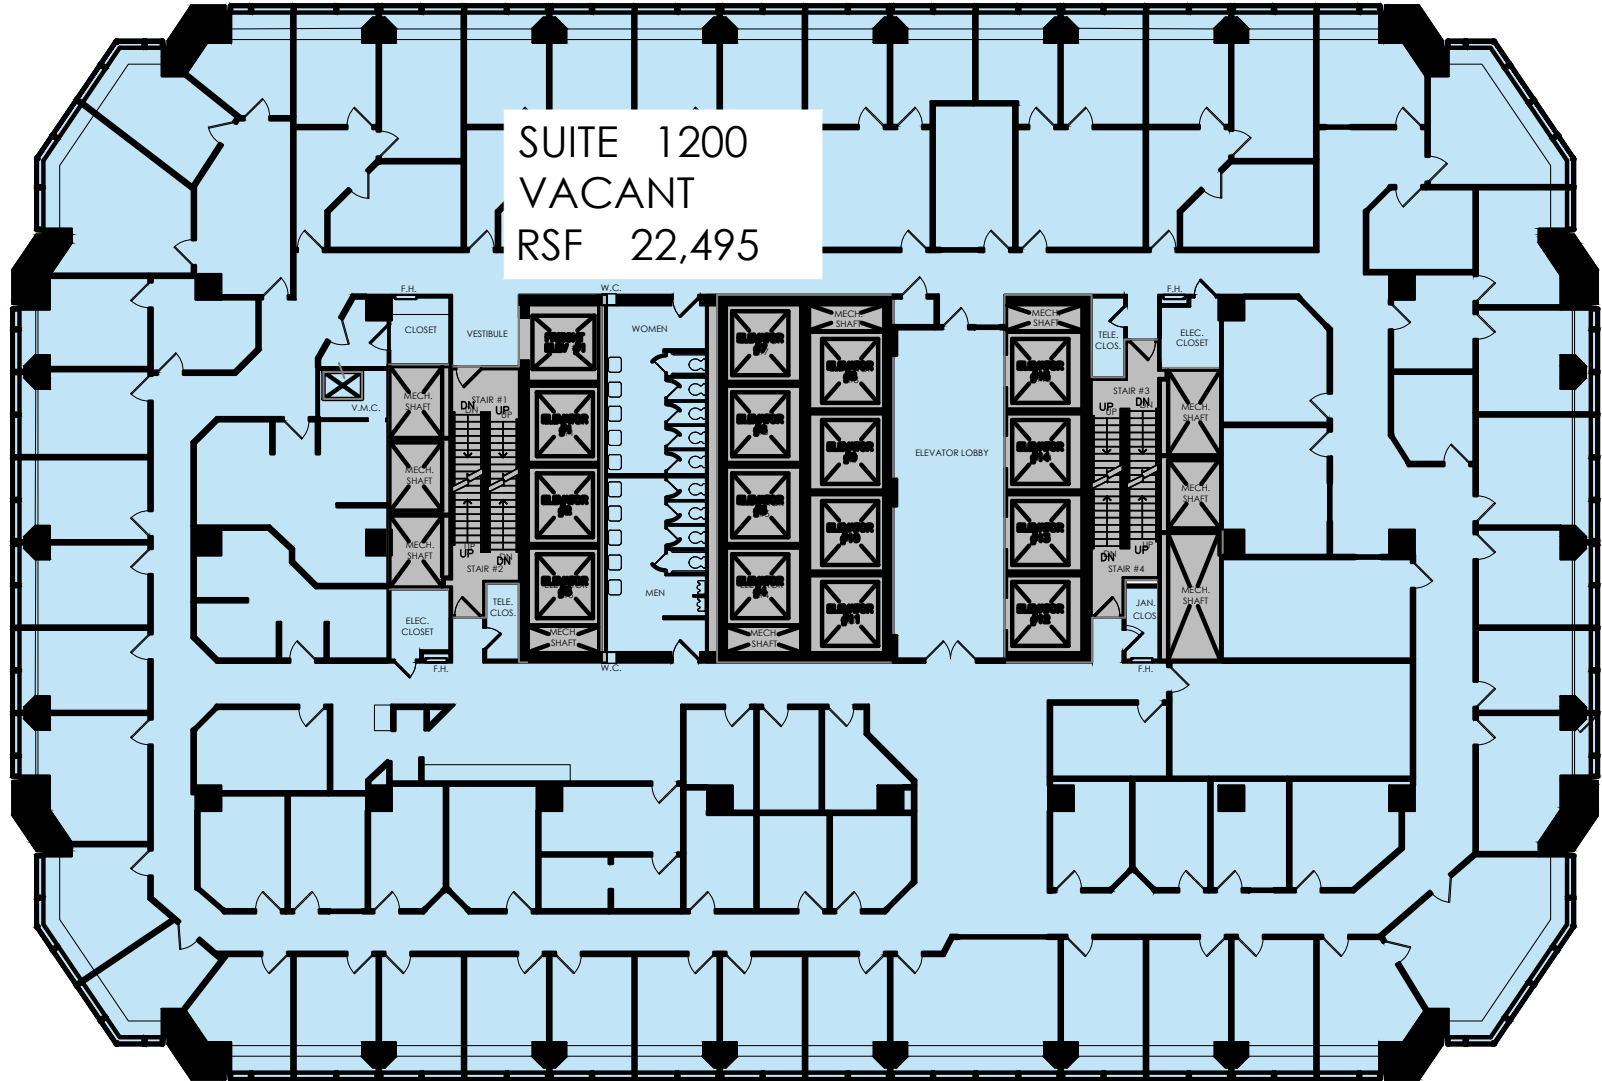

# NIGHTINGALE

1500 MARKET STREET  
PHILADELPHIA, PA

EAST TOWER | TWELFTH FLOOR | 1200

SUITE 1200  
VACANT  
RSF 22,495

RANSTEAD ST.

MARKET ST.

15TH ST.

**NEWMARK**