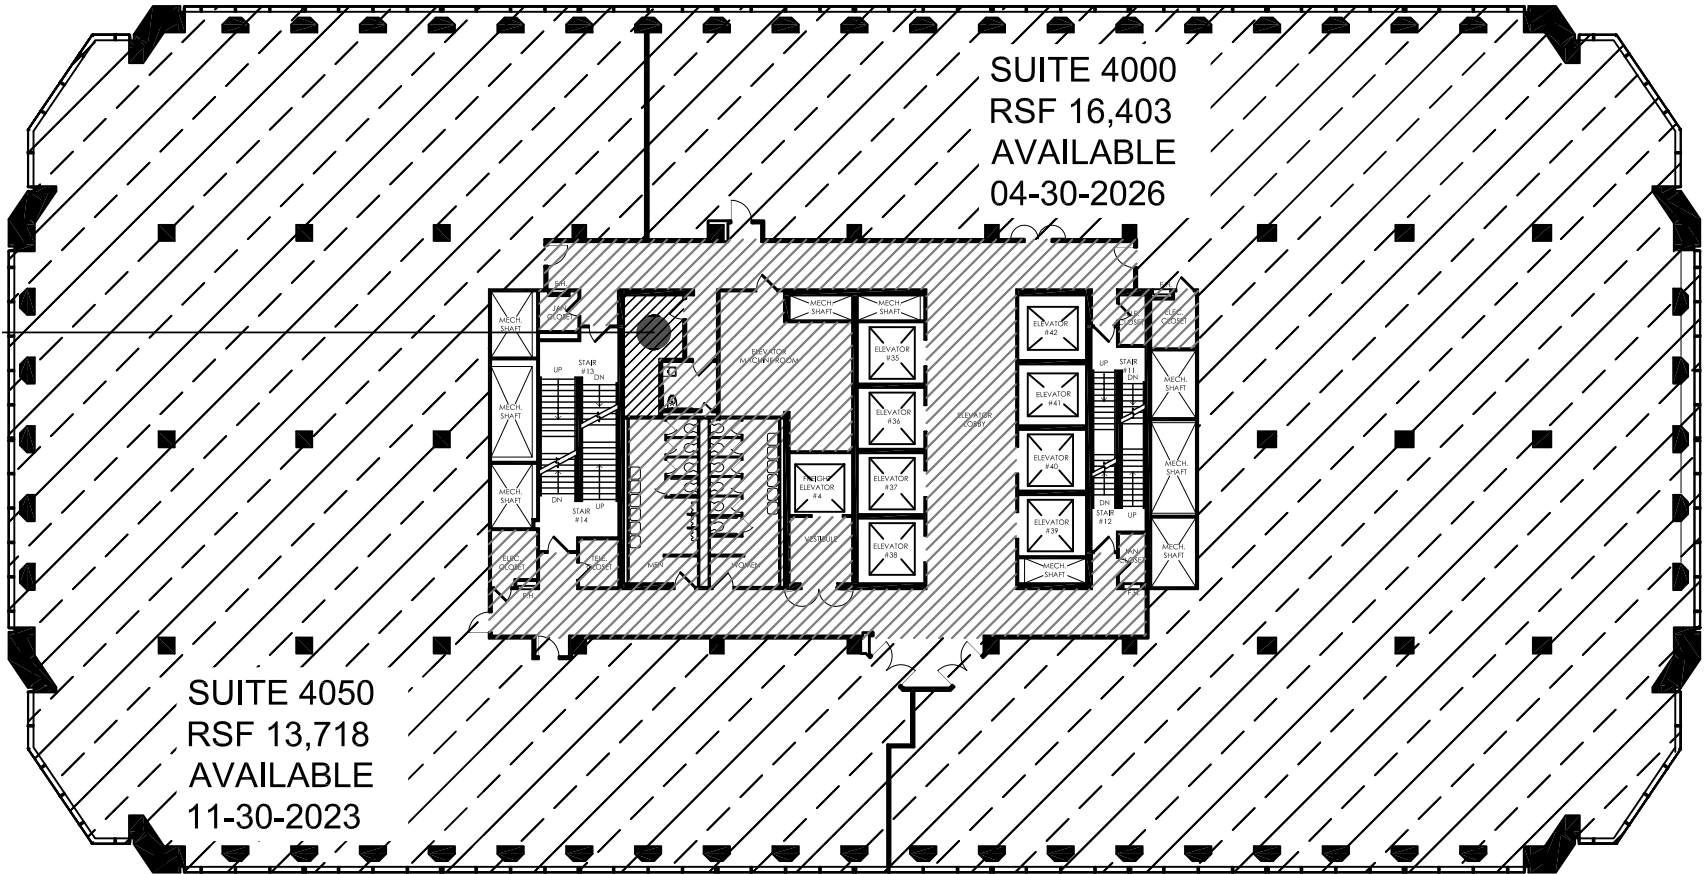

SUITE 4010
STORAGE
RSF 150
AVAILABLE

SUITE 4000
RSF 16,403
AVAILABLE
04-30-2026

SUITE 4050
RSF 13,718
AVAILABLE
11-30-2023

CENTRE SQUARE: WEST TOWER
40TH FLOOR