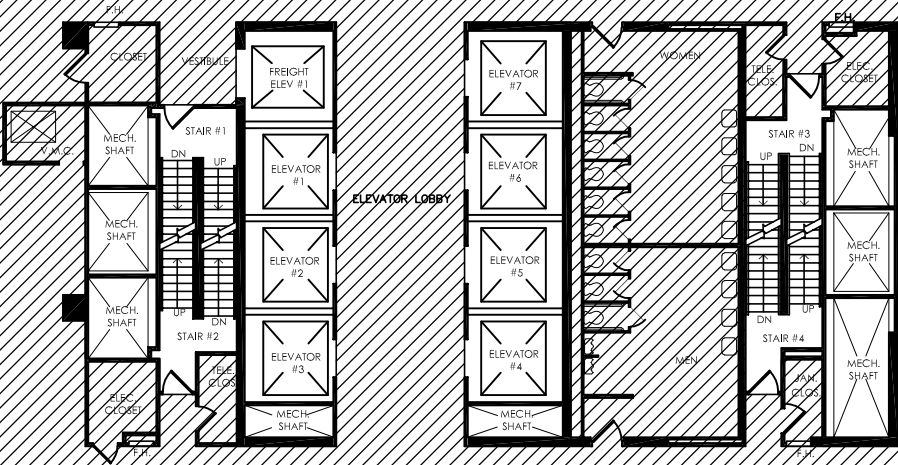

SUITE 3100
RSF 22,143
AVAILABLE

CENTRE SQUARE: EAST TOWER
31ST FLOOR