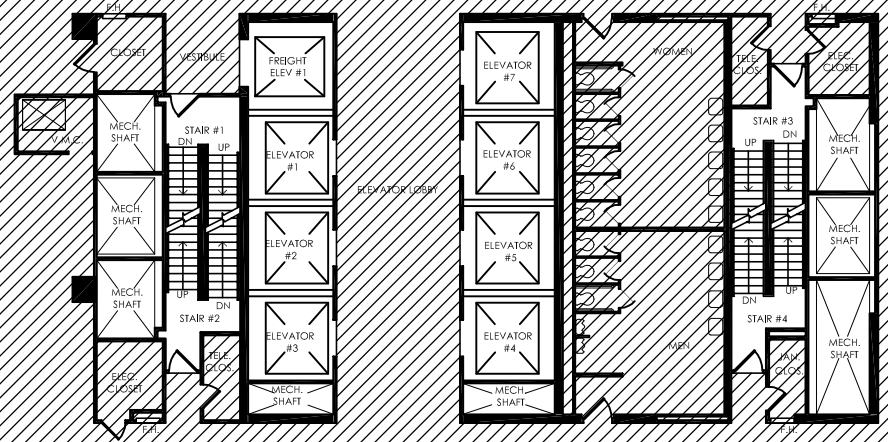

SUITE 3000
RSF 23,453
AVAILABLE

F

CENTRE SQUARE: EAST TOWER
30TH FLOOR