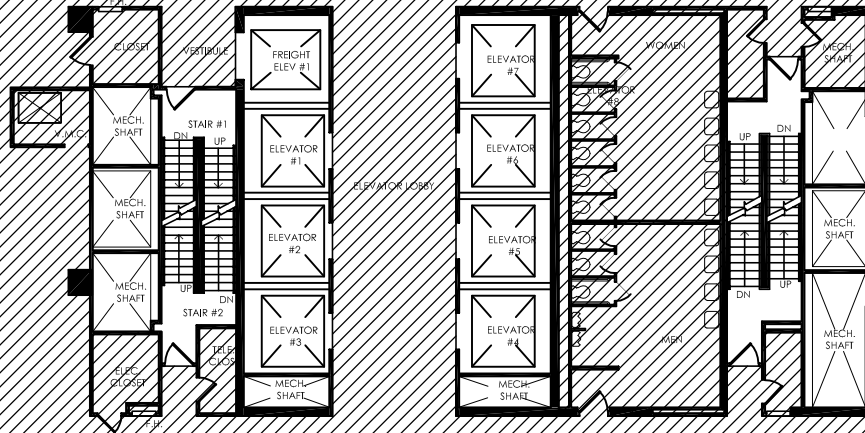

SUITE 2900
RSF 23,453
AVAILABLE

CENTRE SQUARE: EAST TOWER
29TH FLOOR