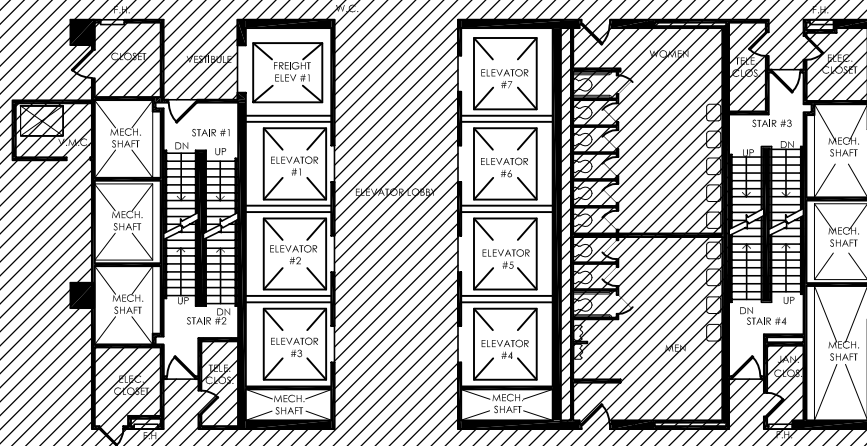

SUITE 2800  
RSF 23,453  
AVAILABLE

CENTRE SQUARE: EAST TOWER  
28TH FLOOR