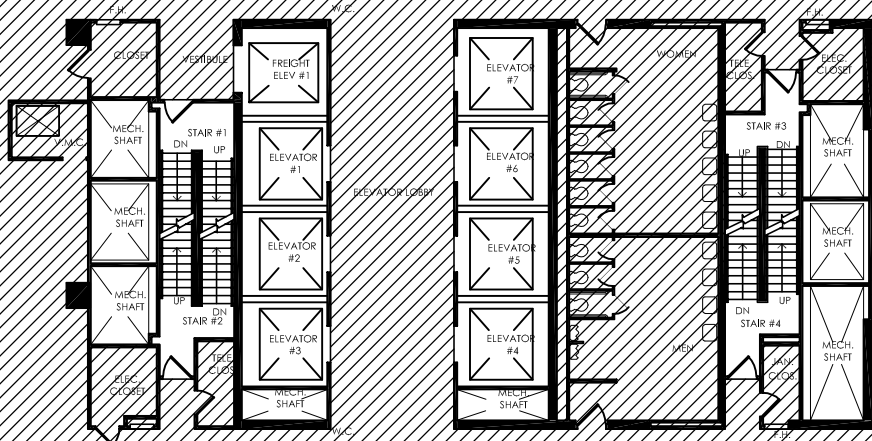

SUITE 2700
RSF 23,453
AVAILABLE

CENTRE SQUARE: EAST TOWER
27TH FLOOR