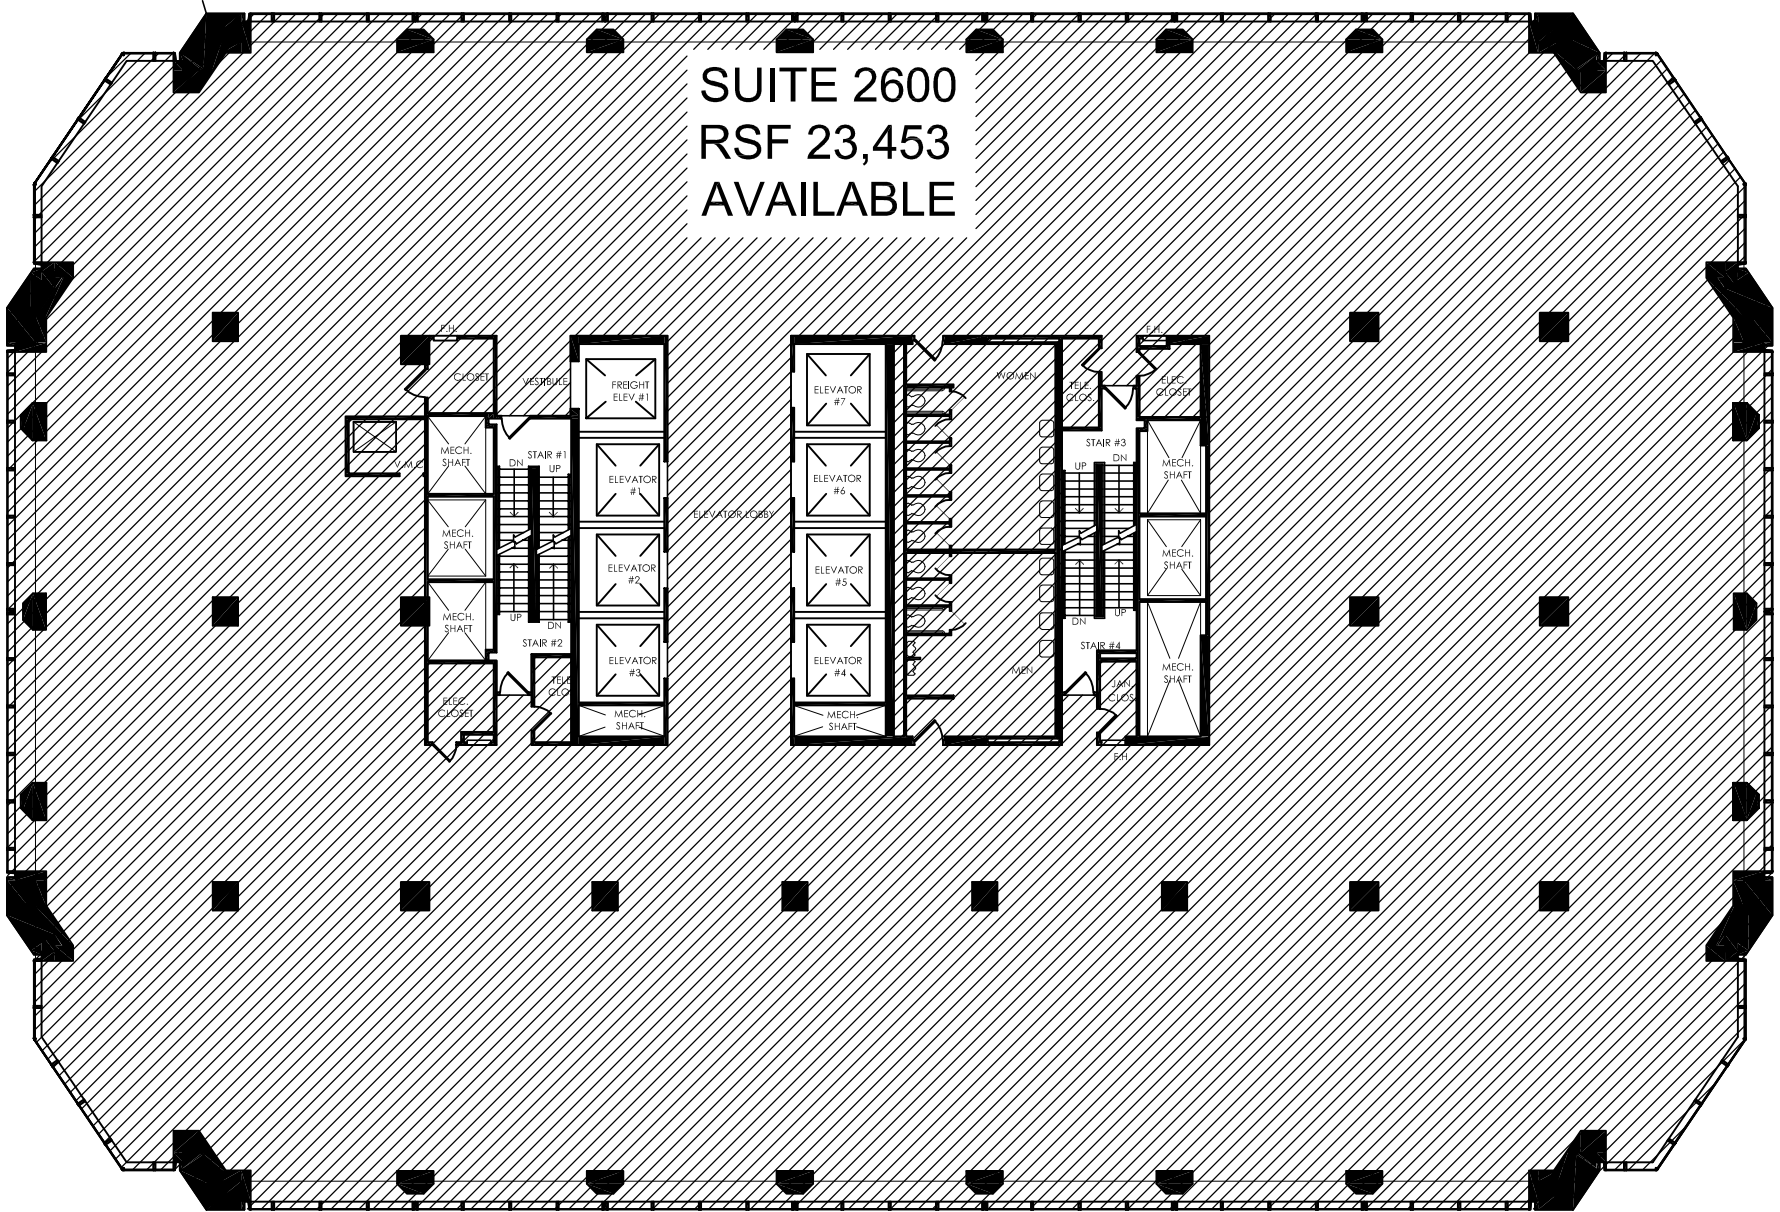

SUITE 2600
RSF 23,453
AVAILABLE

CENTRE SQUARE: EAST TOWER
26TH FLOOR