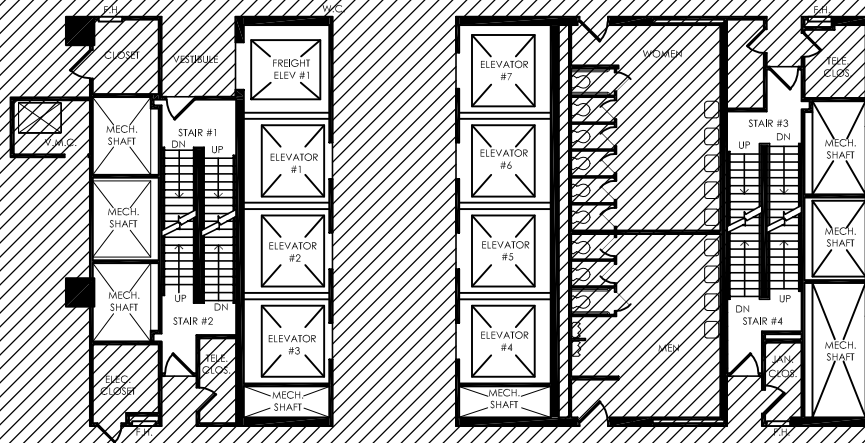

SUITE 2500  
RSF 23,453  
AVAILABLE

CENTRE SQUARE: EAST TOWER  
25TH FLOOR