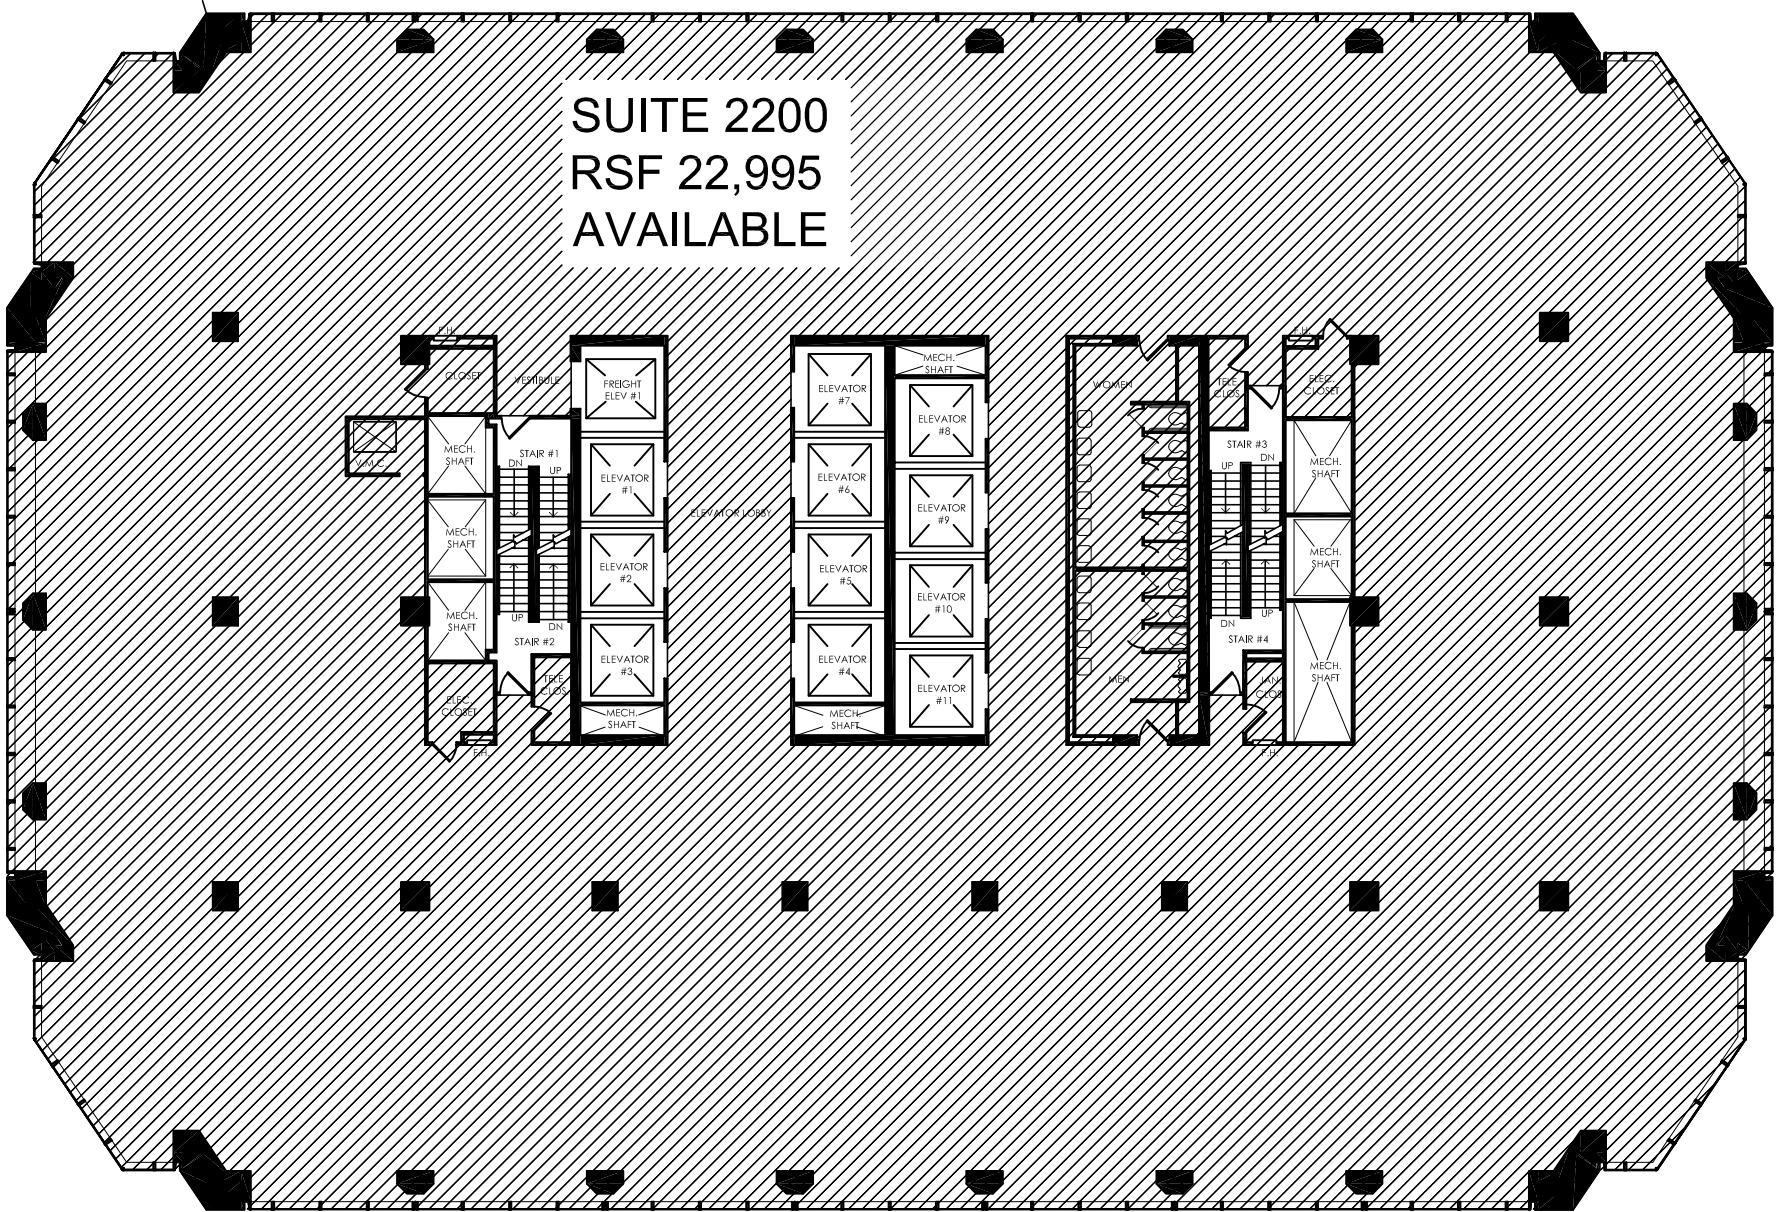

SUITE 2200
RSF 22,995
AVAILABLE

CENTRE SQUARE: EAST TOWER
22ND FLOOR