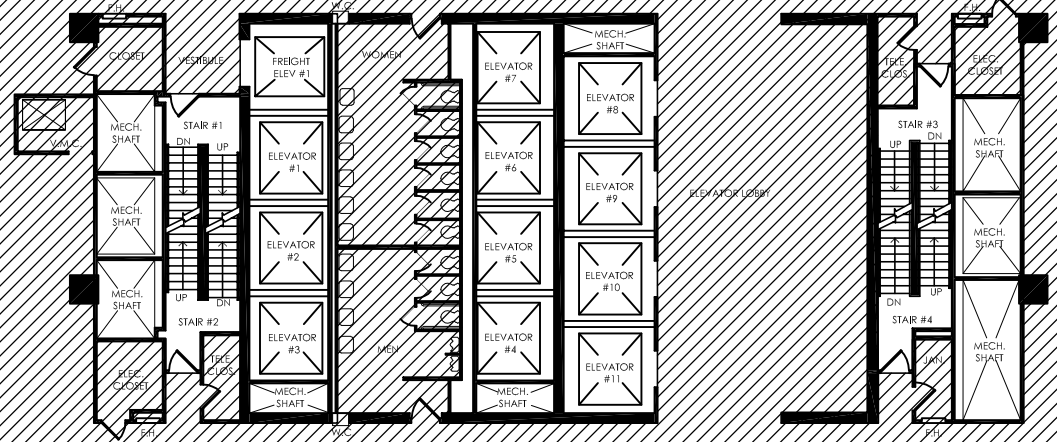

SUITE 2100
RSF 23,027
AVAILABLE

CENTRE SQUARE: EAST TOWER
21ST FLOOR