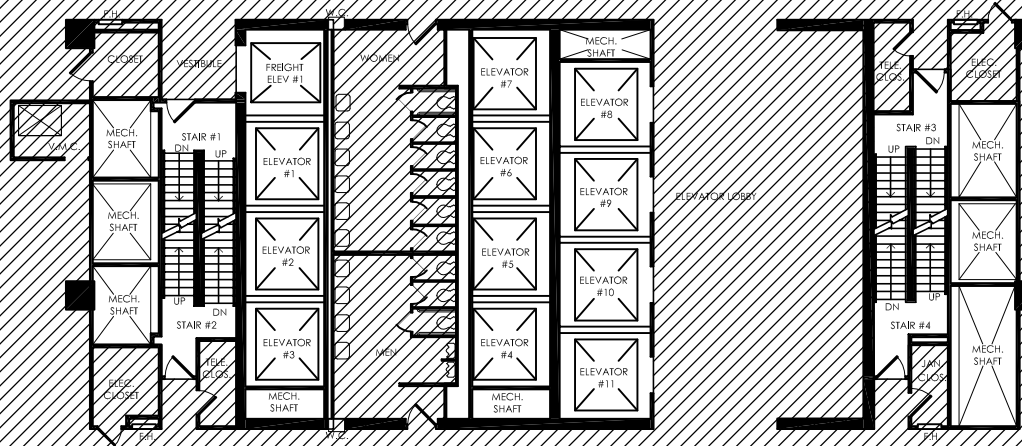

SUITE 2000  
RSF 23,027  
AVAILABLE

CENTRE SQUARE: EAST TOWER  
20TH FLOOR